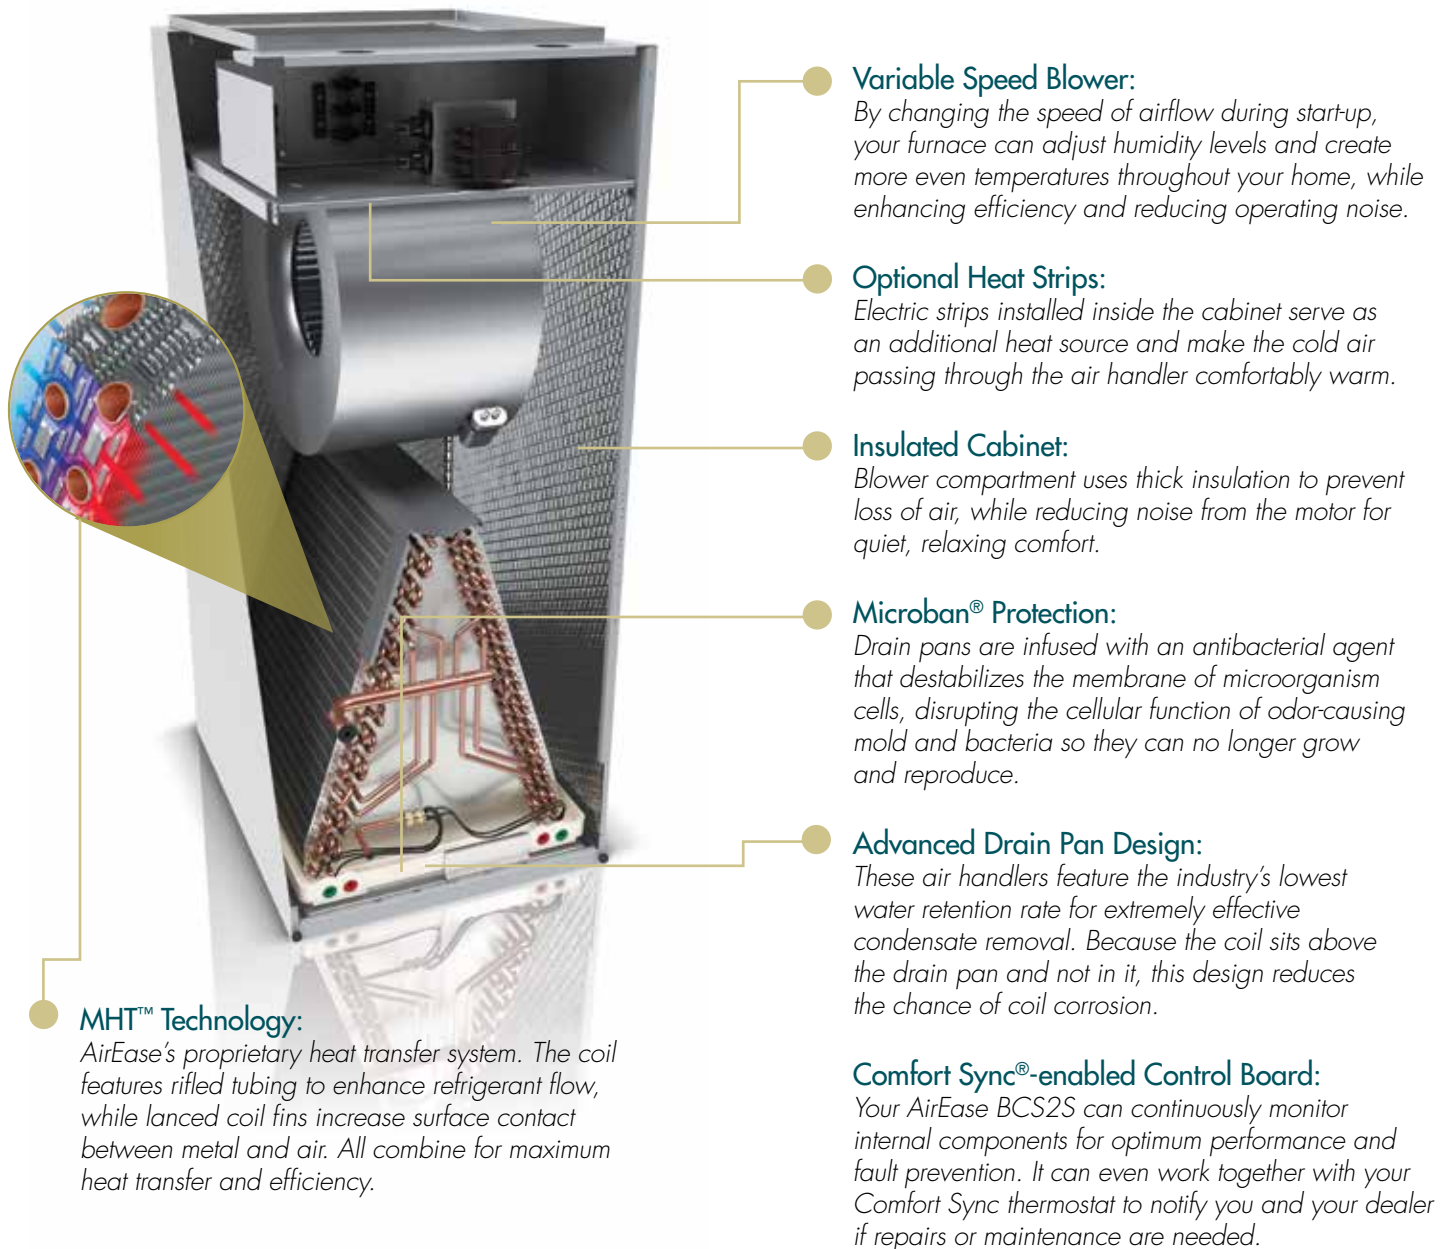

**BCS2s**  
Variable Speed  
Air Handlers

EXPERTLY CRAFTED FOR SUPERIOR AIR CIRCULATION THROUGHOUT YOUR HOME.

# BUILT FOR LIFE. YOURS.

**AIREASE**<sup>®</sup>

Built for life. Yours.

**AIREASE**

Experienced dealers know how  
to get the job done.

That's why they choose AirEase.™

The **BCS2S** circulates the air inside your home with **precision, efficiency and rock-solid performance**. It uses variable speed technology to deliver even temperatures, while lowering humidity and noise levels. That's why it's chosen by dealers who know heating and cooling equipment inside and out, and why you can feel confident that the BCS2S is perfect for your home.

## Inside the design of an AirEase BCS2S air handler: