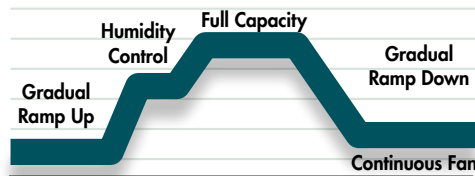

AirEase™ technology not only does the job of maintaining your ideal environment, it also does it quietly and efficiently.

PRECISE PERFORMANCE

The initial cold blast of air that's often associated with heat pump operation during start-up is no more, thanks to a variable speed blower inside the BCS2S. This high-tech buffer builds speed slowly, allowing the air to be heated at a comfortable temperature before it's circulated throughout your home.

Gradual increases in fan speed also help control humidity levels during cooling mode and minimize operating noises. These same performance advantages are delivered by the BCS2S when it's combined with an air-conditioning unit.

VARIABLE BLOWER SPEED OPERATION

Gradual ramp up and down of the variable speed motor significantly reduces sound.

COMFORT SYNC®

The Comfort Sync thermostat offers technologically advanced management of your HVAC system. From remote access via smartphone, tablet or laptop to live weather forecasts to an energy-saving One-Touch Away mode, you will enjoy more control and greater energy savings with just a few touches.

EFFICIENCY

Maximize your energy savings by pairing the AirEase BCS2S air handler with a matched outdoor unit air conditioner or heat pump. The BCS2S's variable speed blower motor keeps your utility bills in check by running mostly at low speed and providing an increase in SEER (Seasonal Energy Efficiency Ratio) for matching outdoor cooling units. **

COMFORT

Enjoy cleaner air with Microban-infused drain pans that inhibit the growth of mold and mildew, making your home a healthier environment year after year.